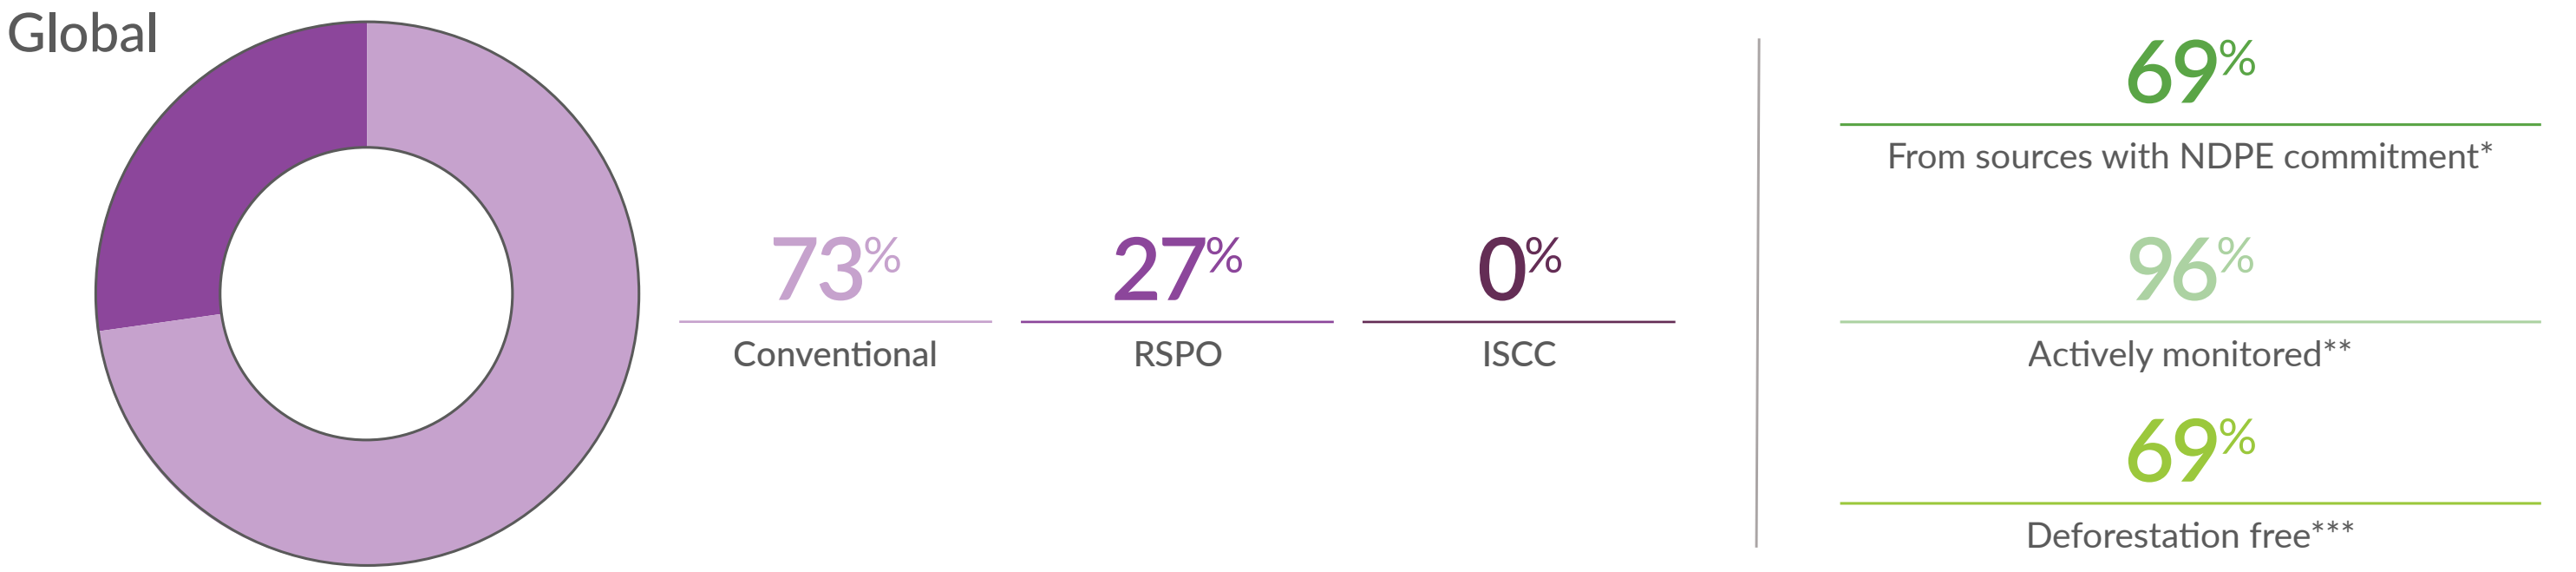

Certified volumes sourced (market driven)

Global

Palm Kernel

Traceability on global & regional level

Global

North America	100% Palm oil to mill	96% Palm oil to plantation
Europe	96% Palm oil to mill	90% Palm oil to plantation
Latin America	99% Palm oil to mill	97% Palm oil to plantation
Asia, Middle East and Africa	93% Palm oil to mill	72% Palm oil to plantation

Certified volumes sourced (market driven)

Global

* From sources with NDPE commitment equal or stronger to set minimum requirements.
 ** Actively Monitored by Satelligence, Google Earth Engine, and EarthEqualizer via optical and radar satellites.
 Reporting of Land Use Change alerts on bi-weekly basis. Includes RSPO IP certified mills.
 *** Deforestation Free equals 'delivering' under the NDPE IRF method.

Verification

- Since the end of 2017 we have actively monitored Peninsula and Sabah in Malaysia using satellites.
- On a bi-weekly basis we check an area of 30 Million hectares for land use change by analyzing near real time satellite images.
 - Using our powerful GIS platform combining forest and peat maps with the latest Sentinel-2 images, we are actionable on alerts and we follow up with suppliers and stakeholders if necessary.