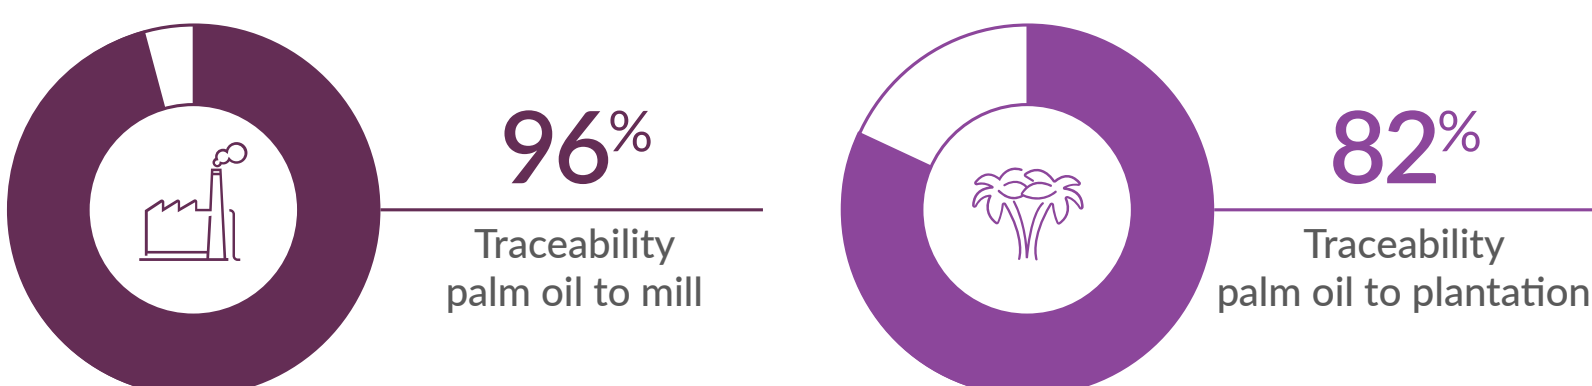

Palm Kernel

Traceability on global & regional level

Global