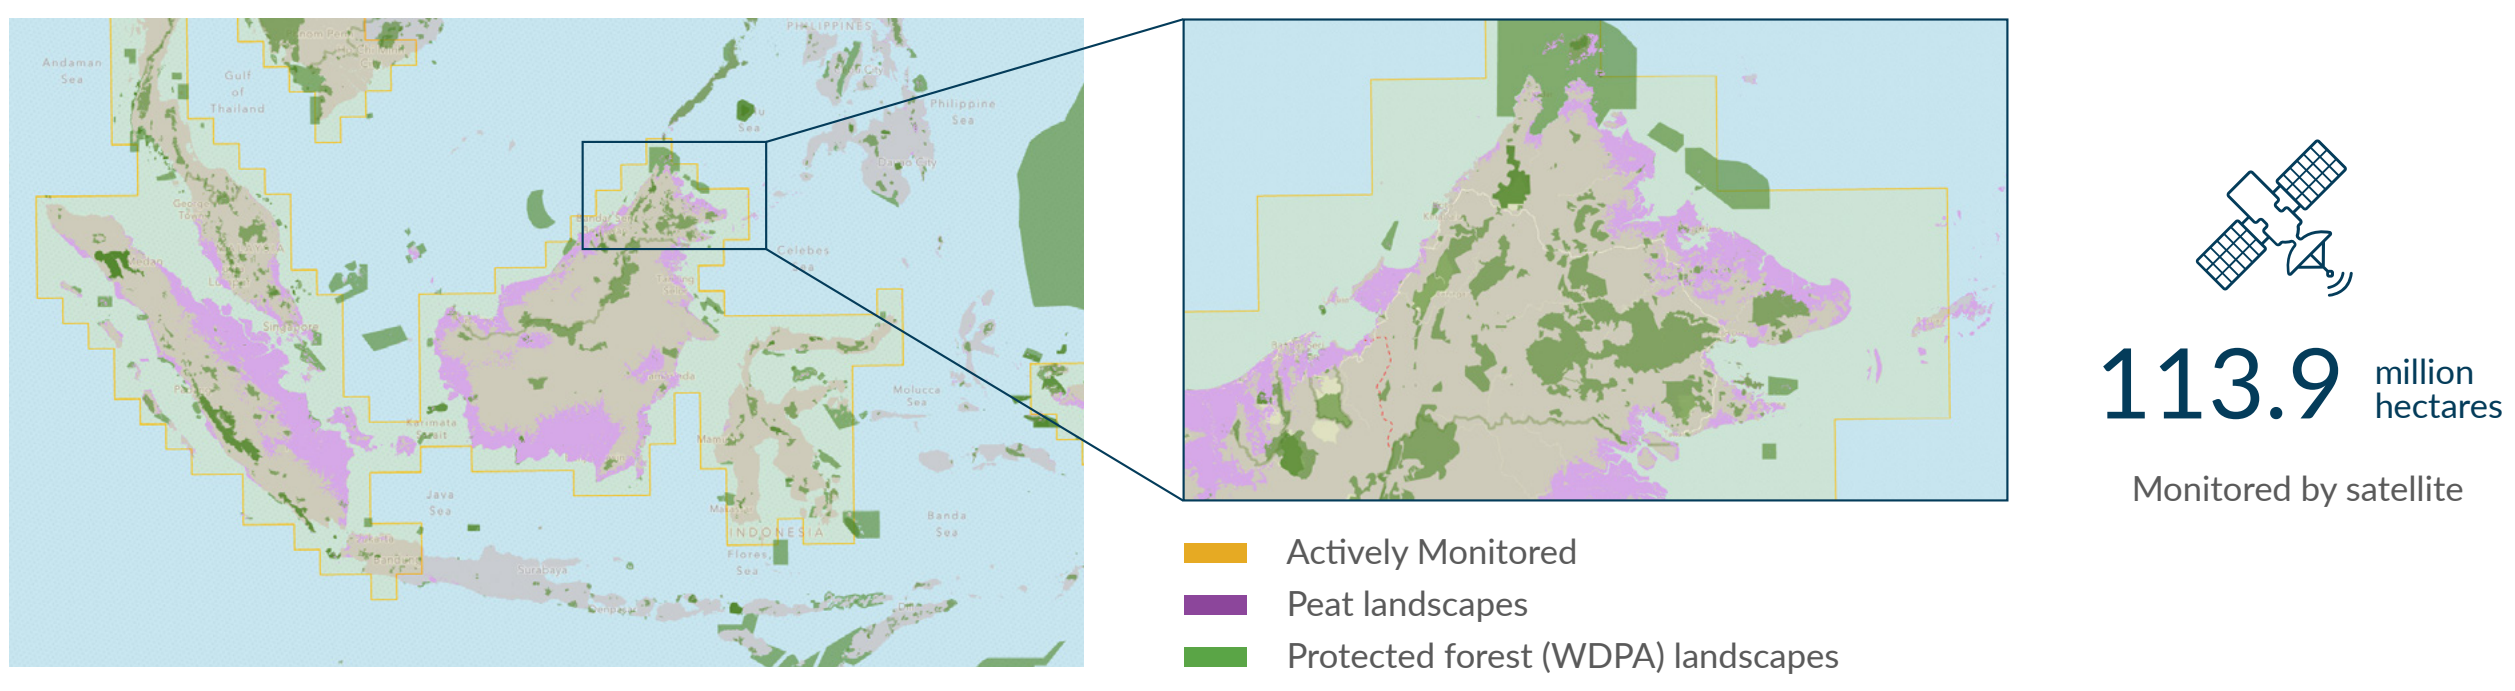

Verification

1. Since the end of 2017 we have actively monitored Peninsula and Sabah in Malaysia using satellites.
2. On a bi-weekly basis we check an area of 30 Million hectares for land use change by analyzing near real time satellite images.
   - Using our powerful GIS platform combining forest and peat maps with the latest Sentinel-2 images, we are actionable on alerts and we follow up with suppliers and stakeholders if necessary.

You can find more details on the way we expand the monitored area [here](#).