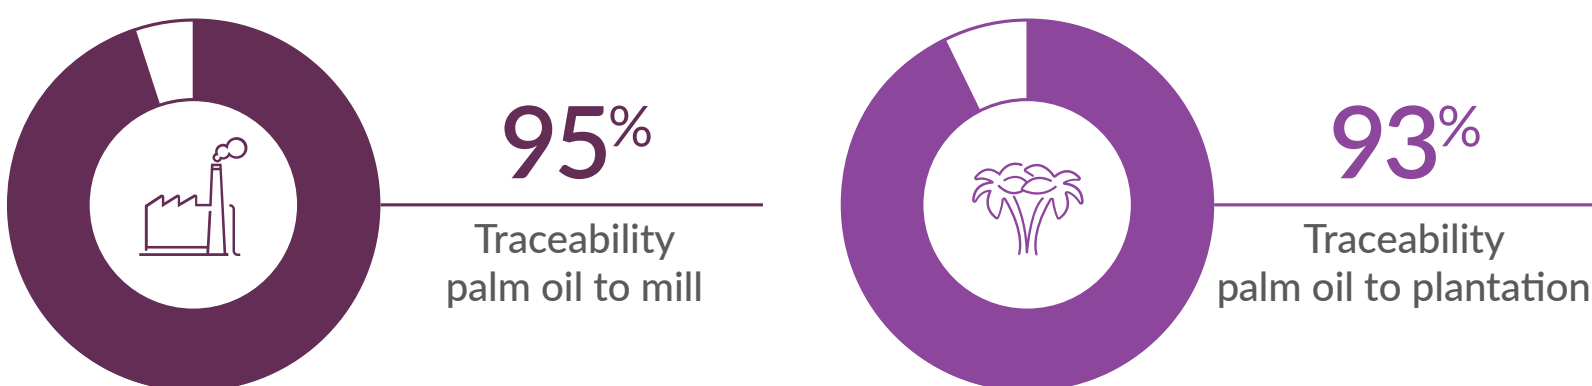

Palm Oil

Numbers from January - December 2023, scores calculated on data availability at cut off time.

Traceability on global & regional level

Global