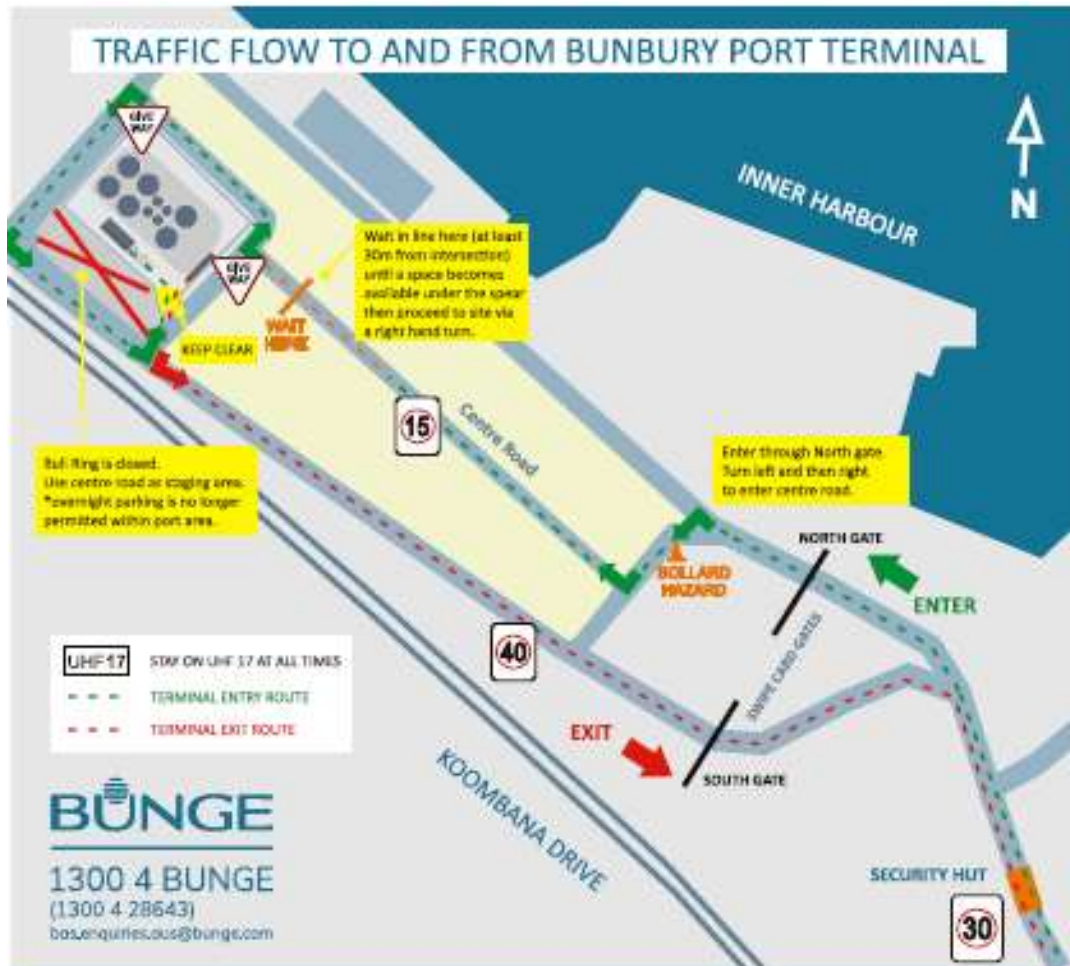

BUNBURY PORT TERMINAL SITE

Address: Berth 3, Bunbury Port, Bunbury WA 6230

Phone: 1300 4 BUNGE (1300 4 28643) and select Option 5

Fax: 08 9729 9550

Email: bas.terminal.bub@bunge.com

Bunbury Port Terminal Site Location Map

Traffic Flow Path for Bunbury Port Terminal Site

PLEASE TAKE NOTE OF CHANGES TO TRAFFIC FLOW WITHIN PORT AREA

- Enter through North (water side) swipe gate.
- Turn into centre road and wait in single file.
- Remain in vehicle. Leave tarps on until arrival at sample stand.
- PPE ("long & longs", helmet, and boots) required on port land
- Proceed to site via right hand turn when a space becomes available under sample spears.
- Stay on UHF Channel 17.
- Speed limit is 15km/h on centre road and on Bunge site.
- Exit port area through South swipe gate.
- * Bull Ring is closed. Use centre road as a staging area.
- * Overnight parking is no longer permitted within port area.